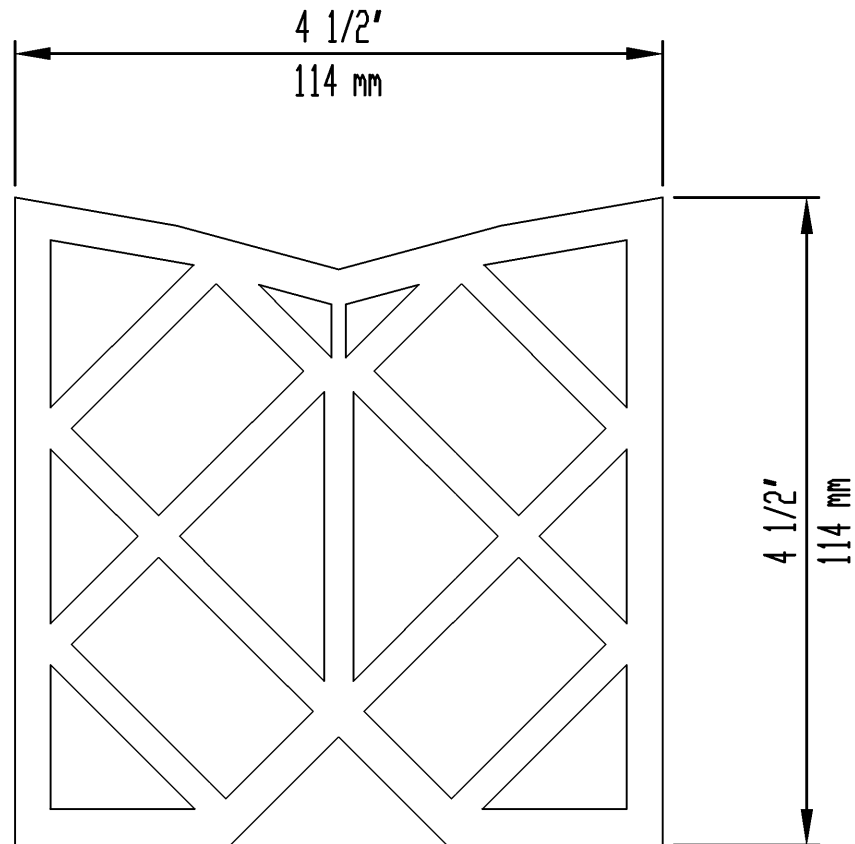

MAX. MOVEMENT = 1.80" (46mm)

THE D.S. BROWN COMPANY, INC.
NORTH BALTIMORE, OHIO 45872-0158

CV-4500 COMPRESSION SEAL

DRAWN BY: DHA SCALE: DATE: 10-17-89

CHECKED: MAT'L: DRAWING NO:

REVISION: CV-4500

DSB FILE NO:
COMPSEAL\CV-4500C