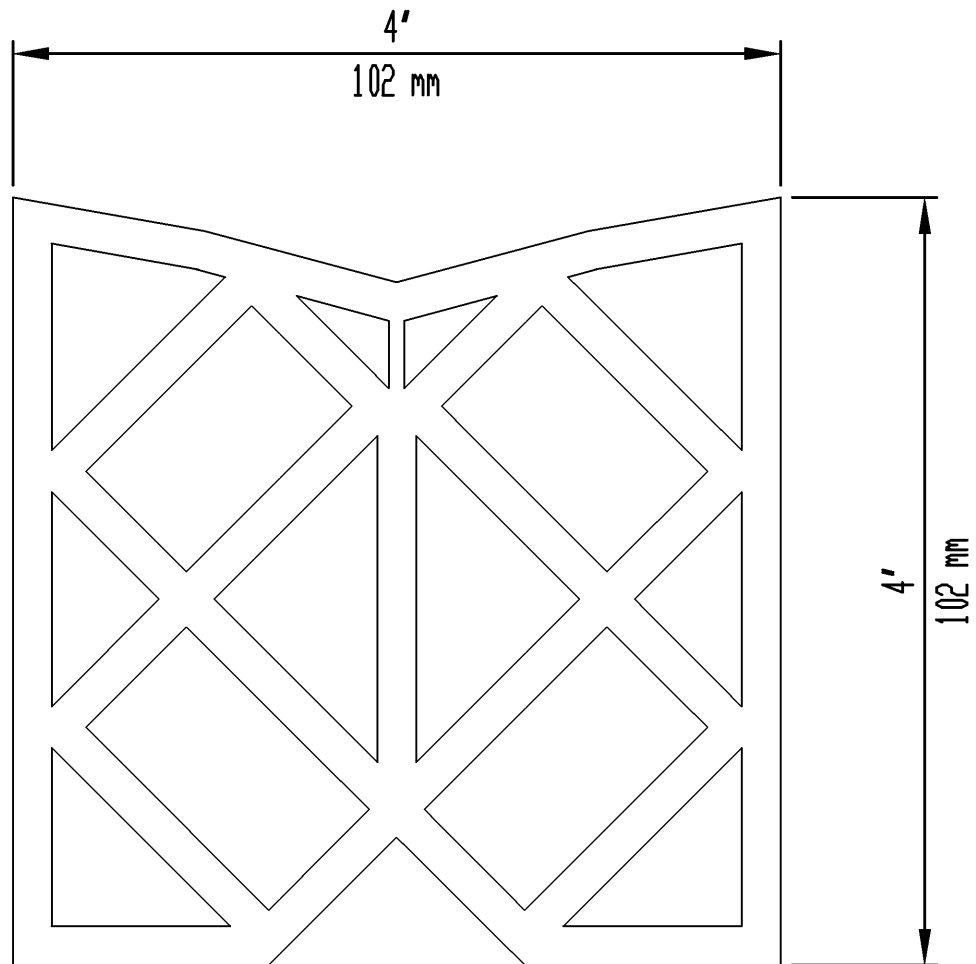

MAX. MOVEMENT = 1.65" (42mm)

THE D.S. BROWN COMPANY, INC. NORTH BALTIMORE, OHIO 45872-0158		
CV-4000 COMPRESSION SEAL		
DRAWN BY: DHA	SCALE:	DATE: 02-03-89
CHECKED:	MAT'L:	DRAWING NO:
REVISION:		CV-4000