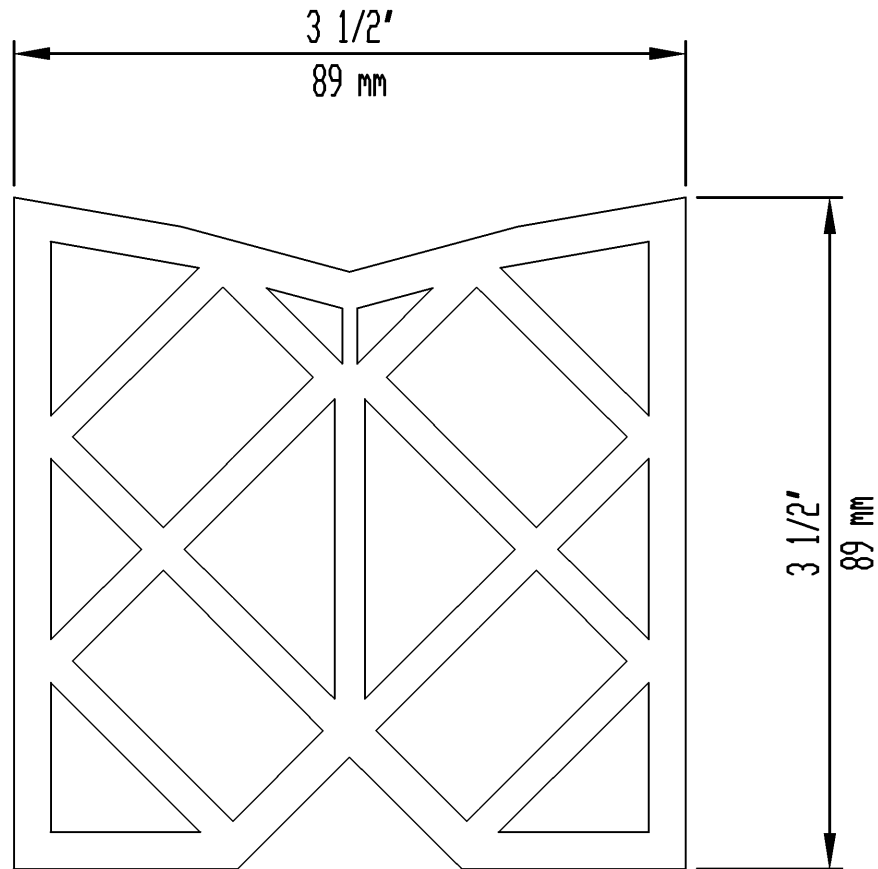

MAX. MOVEMENT = 1.40" (36mm)

THE D.S. BROWN COMPANY, INC.  
 NORTH BALTIMORE, OHIO 45872-0158

CV-3500 COMPRESSION SEAL

DRAWN BY: DHA	SCALE:	DATE: 1-27-89
CHECKED:	MAT'L:	DRAWING NO:
REVISION:		CV-3500

DSB FILE NO:  
 COMPSEAL\CV-3500C