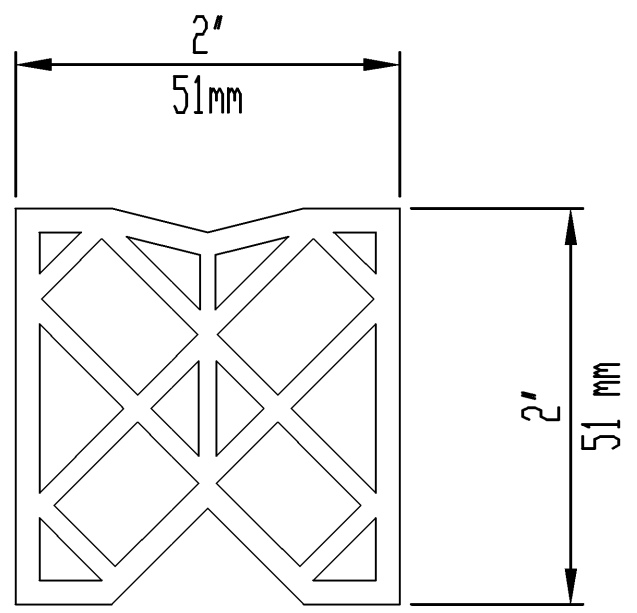

MAX. MOVEMENT = .75" (19mm)

DSB FILE NO:
COMPSEAL\CV-2000C

| | | |
|------------------------------------------------------------------|-------------|---------------|
| THE D.S. BROWN COMPANY, INC. NORTH BALTIMORE, OHIO 45872-0158 | | |
| CV-2000 COMPRESSION SEAL | | |
| DRAWN BY: DHA | SCALE: FULL | DATE: 3-28-89 |
| CHECKED: | MAT'L: | DRAWING NO: |
| REVISION: | | CV-2000 |