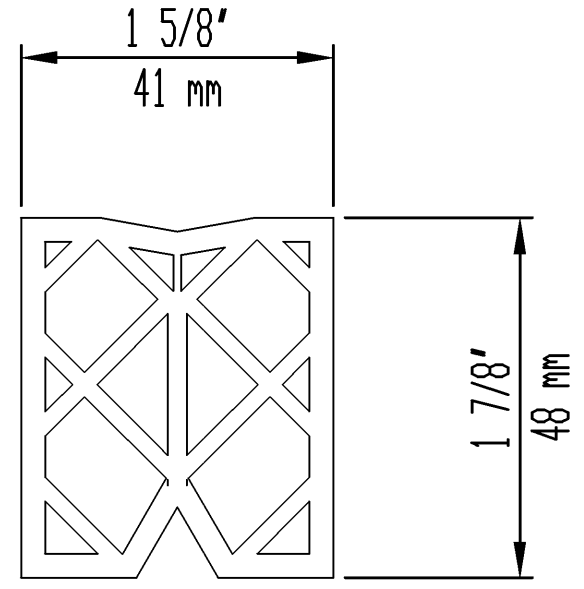

MAX. MOVEMENT = .60" (15mm)

DSB FILE NO:
COMPSEAL\CV-1625C

THE D.S. BROWN COMPANY, INC. NORTH BALTIMORE, OHIO 45872-0158		
CV-1625 COMPRESSION SEAL		
DRAWN BY: DHA	SCALE: FULL	DATE: 6-12-90
CHECKED:	MAT'L:	DRAWING NO:
REVISION:		CV-1625