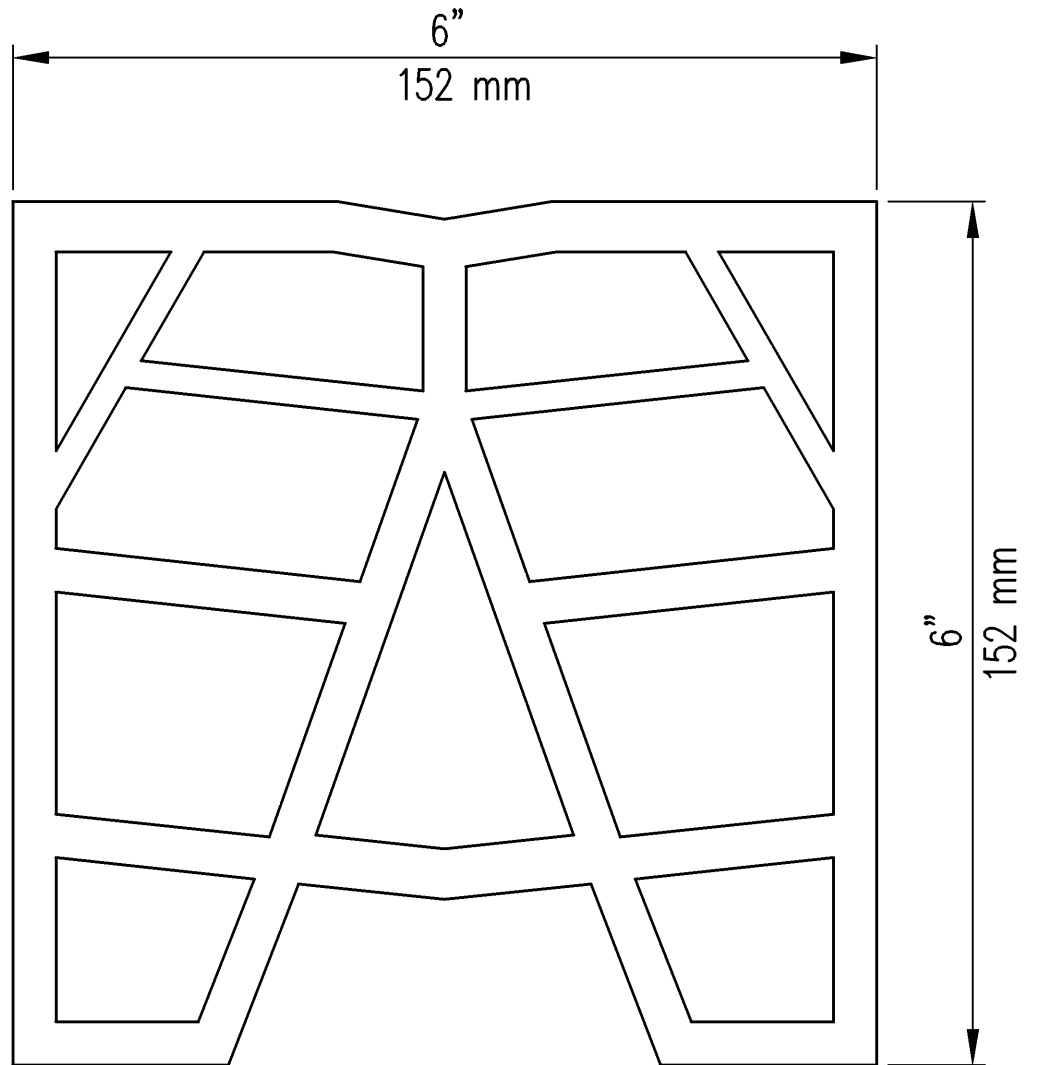

MAX. MOVEMENT = 2.90" (74mm)

THE D.S. BROWN COMPANY, INC. NORTH BALTIMORE, OHIO 45872-0158		
CA-6000 COMPRESSION SEAL		
DRAWN BY: AB	SCALE:	DATE: 07-08-93
CHECKED:	MAT'L:	DRAWING NO:
REVISION:		CA-6000