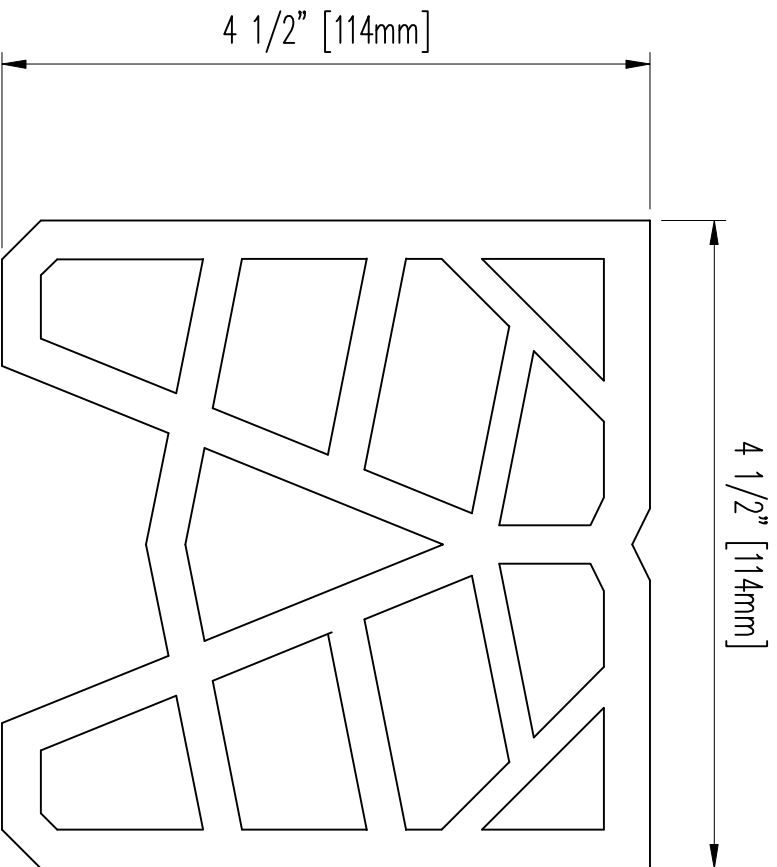

MAX. MOVEMENT = 1.77" [45 mm]

DSB FILE NO:
COMPSEAL/CA-4500C

THE D.S. BROWN COMPANY, INC. NORTH BALTIMORE, OHIO 45872-0158			
CA-4500 COMPRESSION SEAL			
DRAWN BY: AB	SCALE:	MAT'L.	
CHECKED:	DATE: 02/09/07	DRAWING NO:	
App'D:		CA-4500	